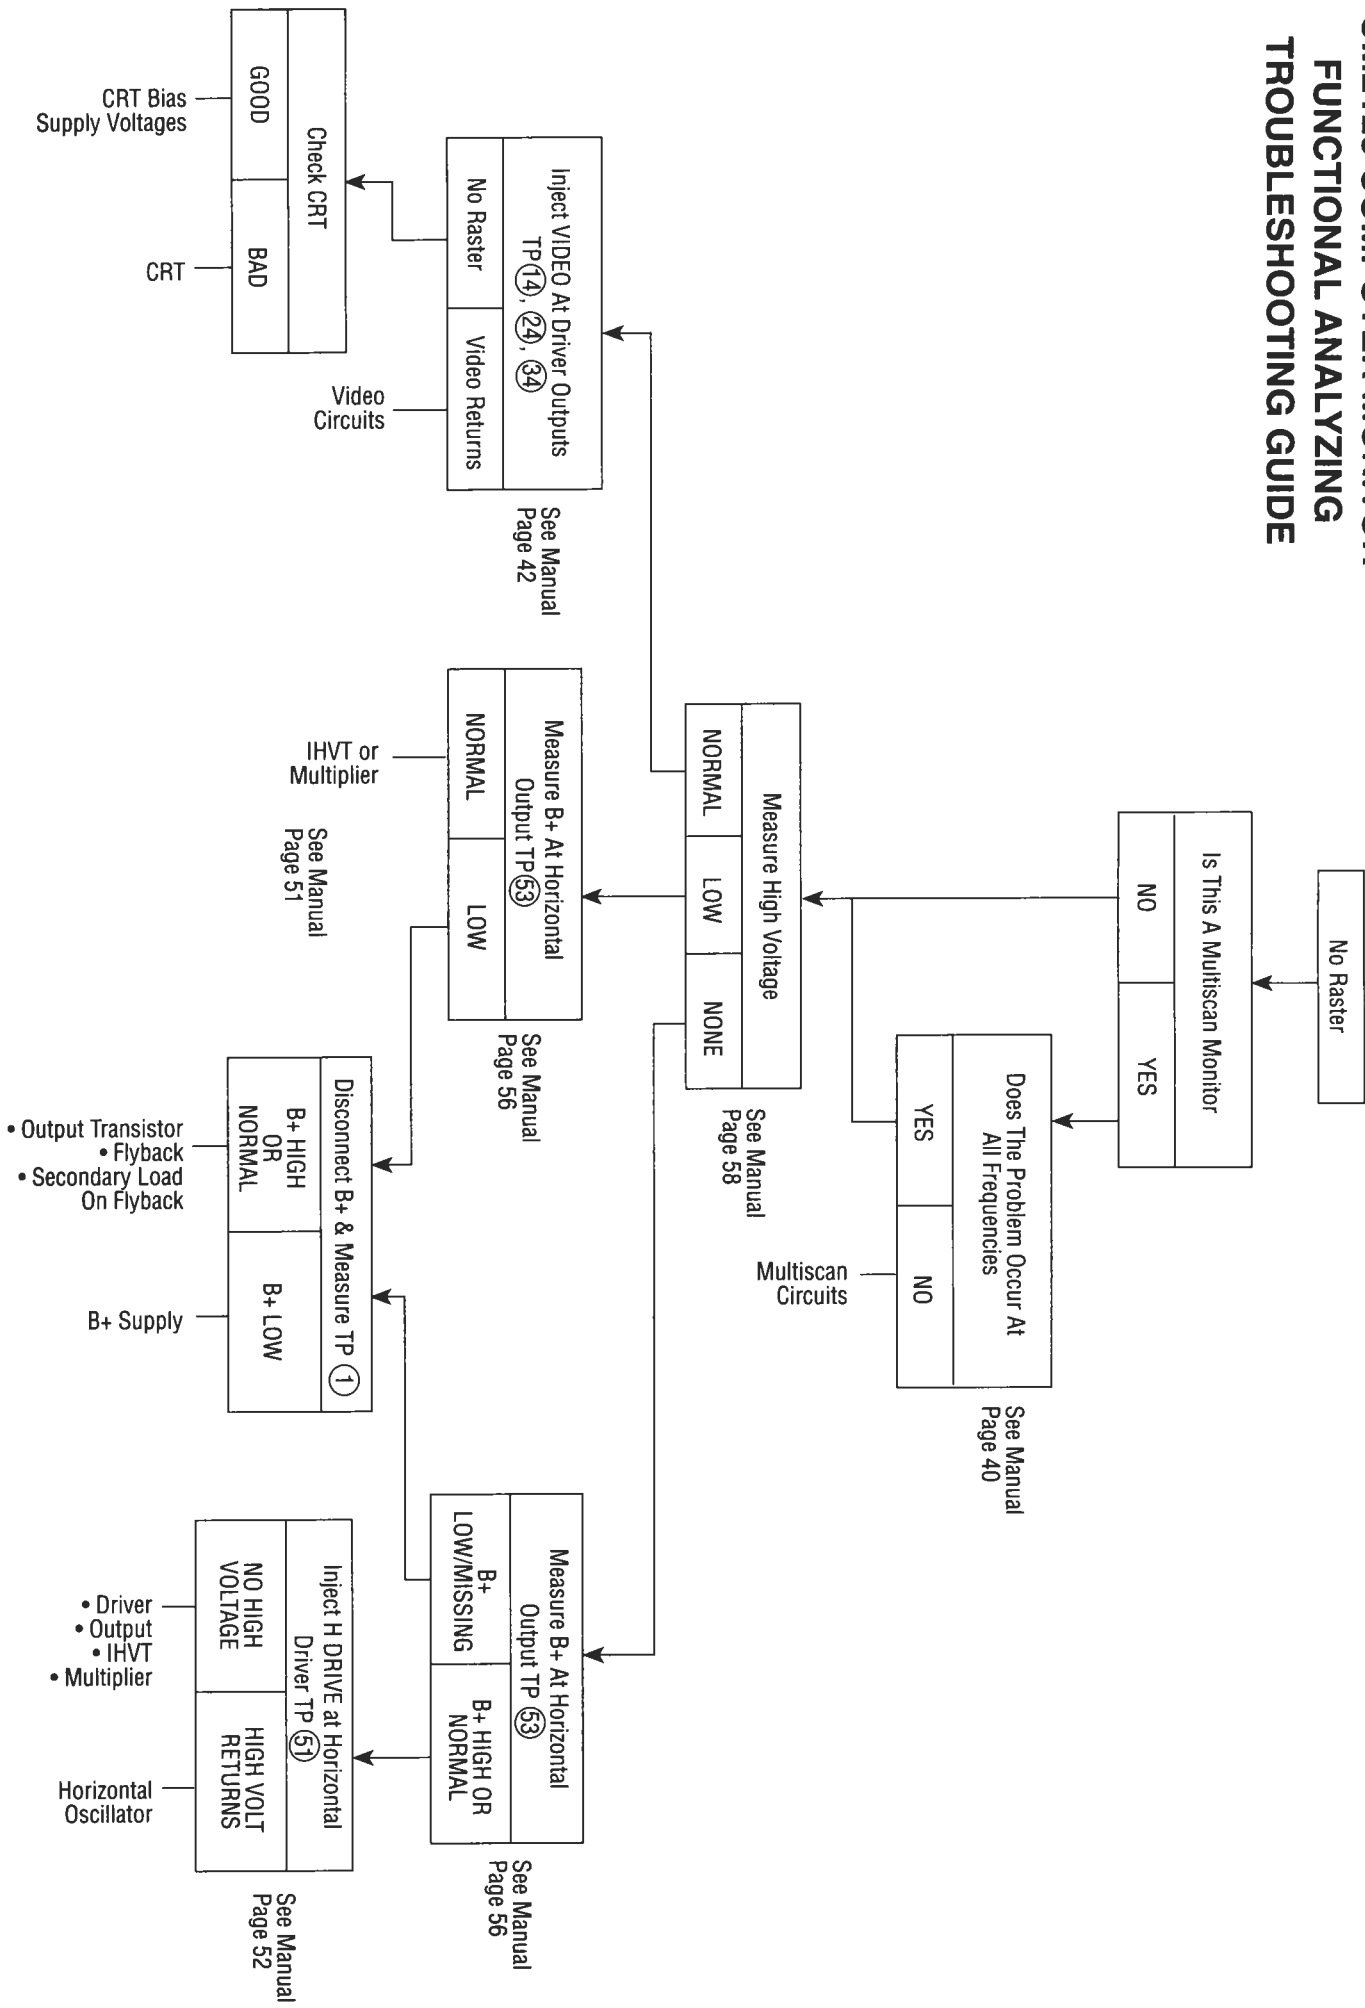

CM2125 COMPUTER MONITOR FUNCTIONAL ANALYZING TROUBLESHOOTING GUIDE

Connect CM2125 To Monitor Input
& Note The Symptoms

SYMPTOM: NO RASTER