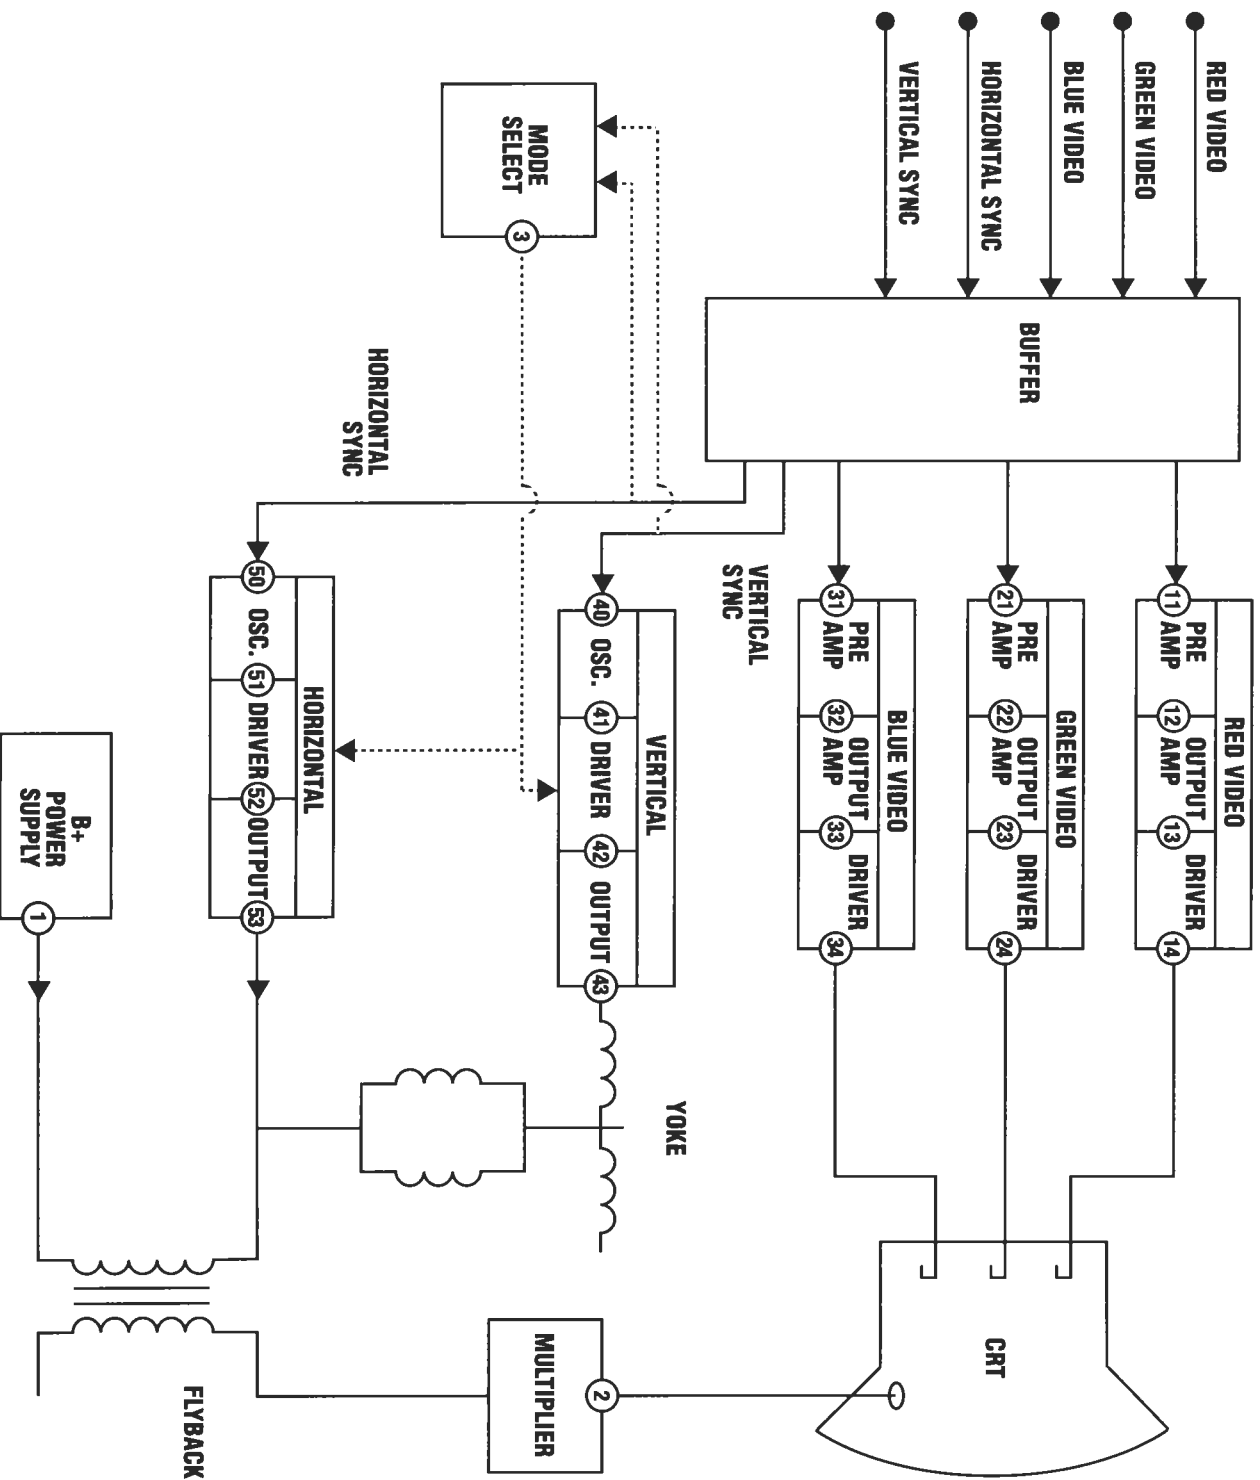

**CM2125  
Connector Chart**

<b>Connector</b>	<b>Computer Monitor Type</b>
<b>1</b>	<b>CGA, MDA, Hercules</b>
<b>2</b>	<b>EGA</b>
<b>3</b>	<b>PGC</b>
<b>4</b>	<b>VGA, PS/2, SVGA, XGA</b>
<b>5 &amp; 5F*</b>	<b>Apple® or Macintosh®</b>
<b>6</b>	<b>BNC Input</b>
<b>ECL</b>	<b>ECL</b>
<b>Universal</b>	<b>Adapts to match any computer monitor type</b>

\*Monitor with male input connection

# COMPUTER MONITOR BLOCK DIAGRAM (SEPARATE HORIZONTAL & VERTICAL SYNC LINES)

Symptom	
SINGLE HORIZONTAL LINE	REDUCED SIZE

Check Mode Select Circuit TP (3)	
CIRCUIT OUTPUT CHANGES	CIRCUIT OUTPUT DOESN'T CHANGE

Is This A Multiscan Monitor	
YES	NO

Does The Problem Occur At All Frequencies	
NO	YES