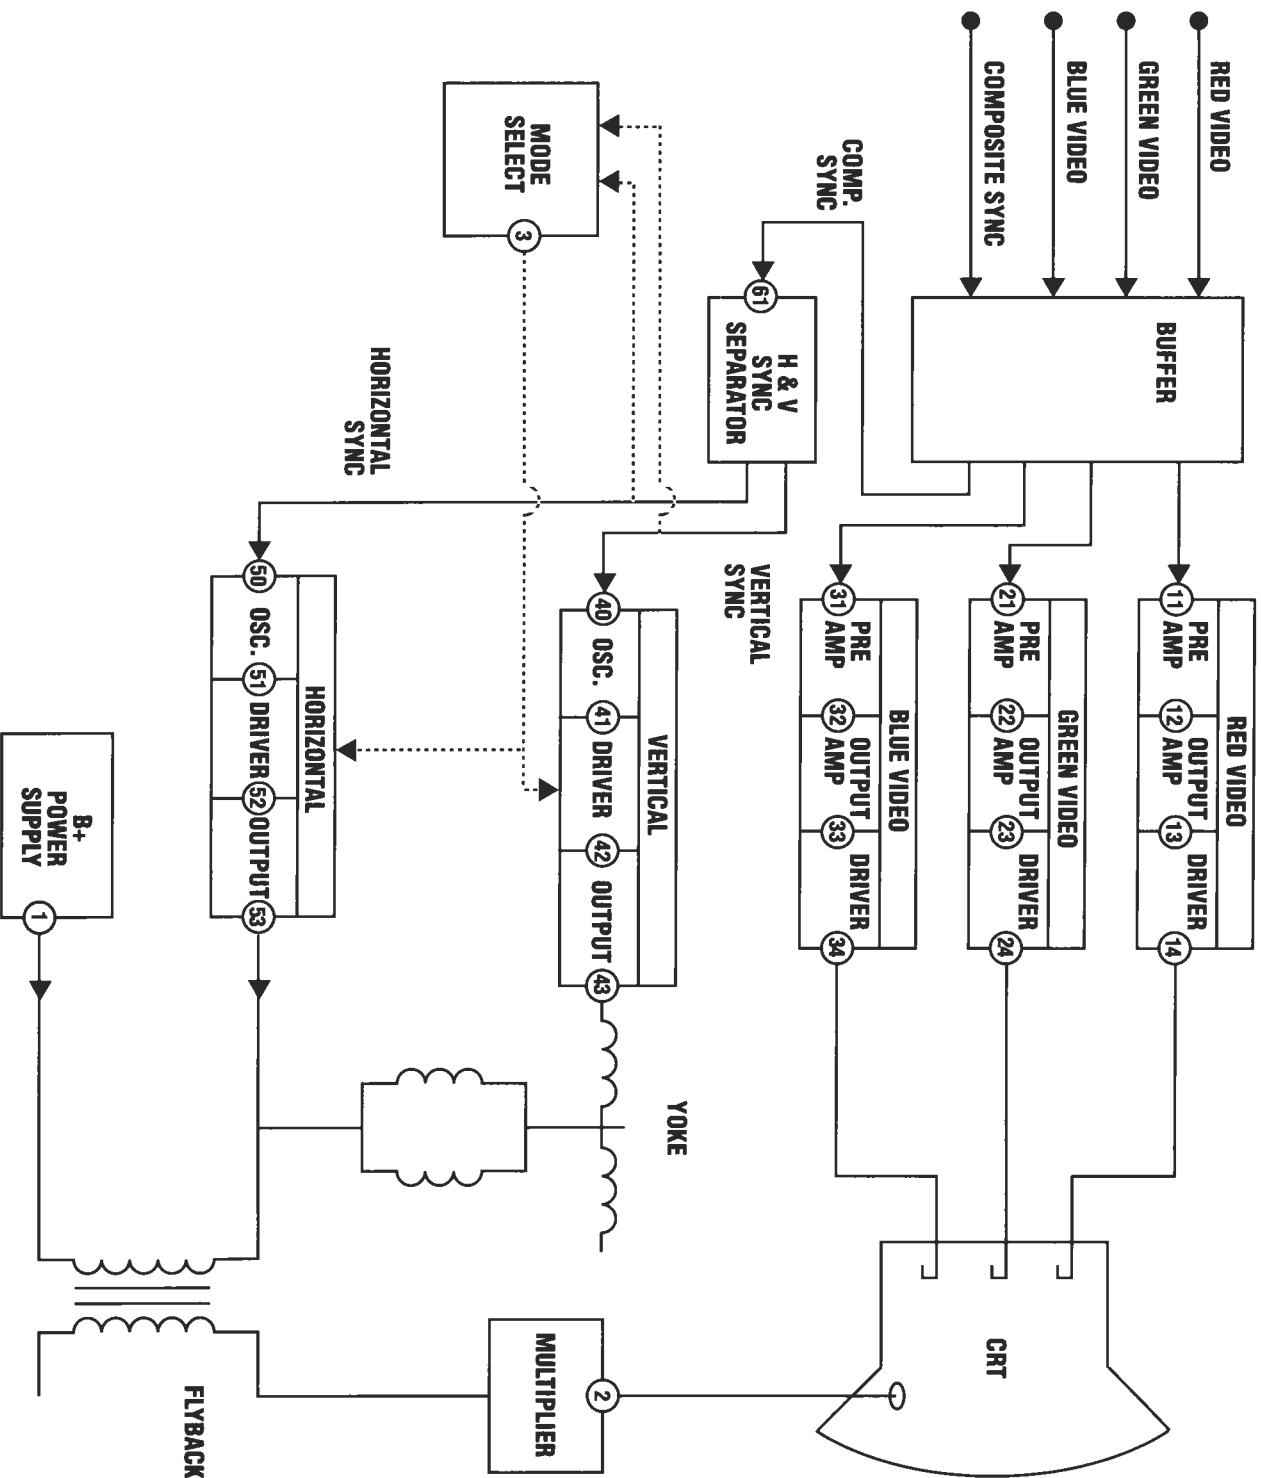

COMPUTER MONITOR BLOCK DIAGRAM (COMPOSITE SYNC)