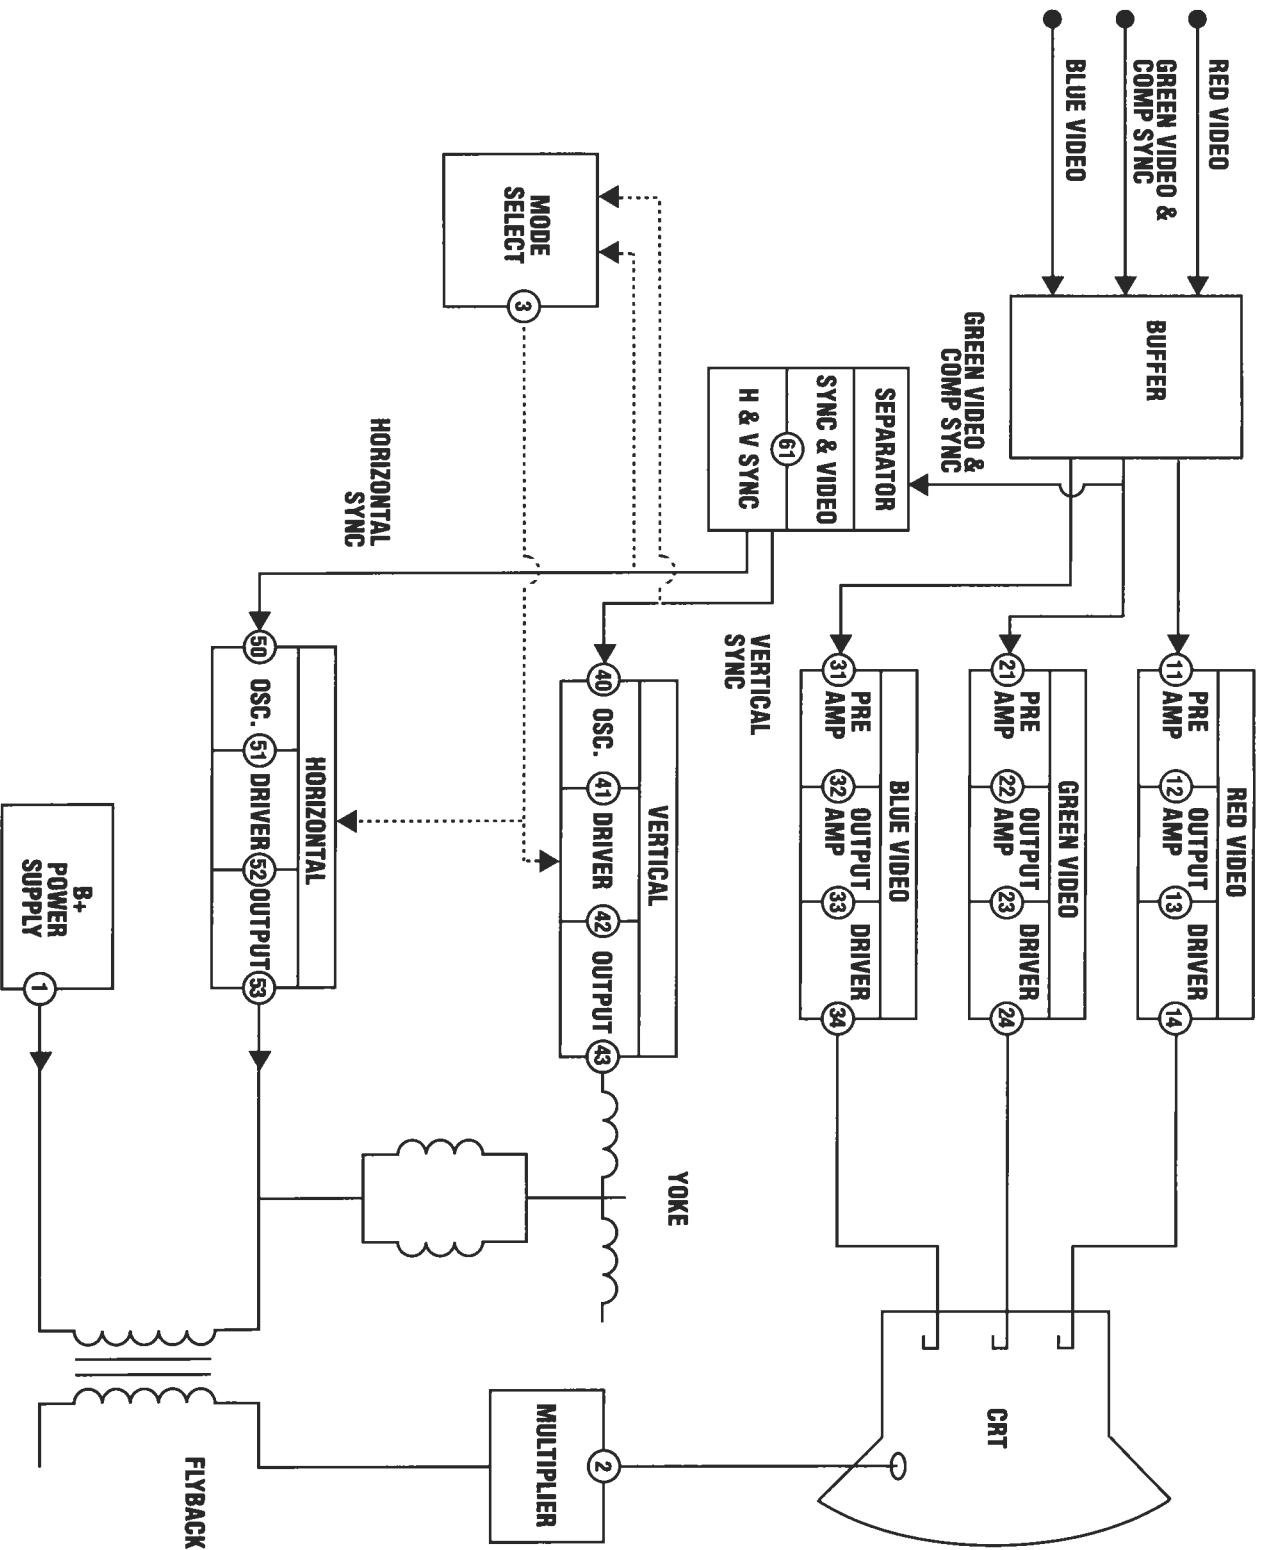

COMPUTER MONITOR BLOCK DIAGRAM (COMPOSITE SYNC ON GREEN)